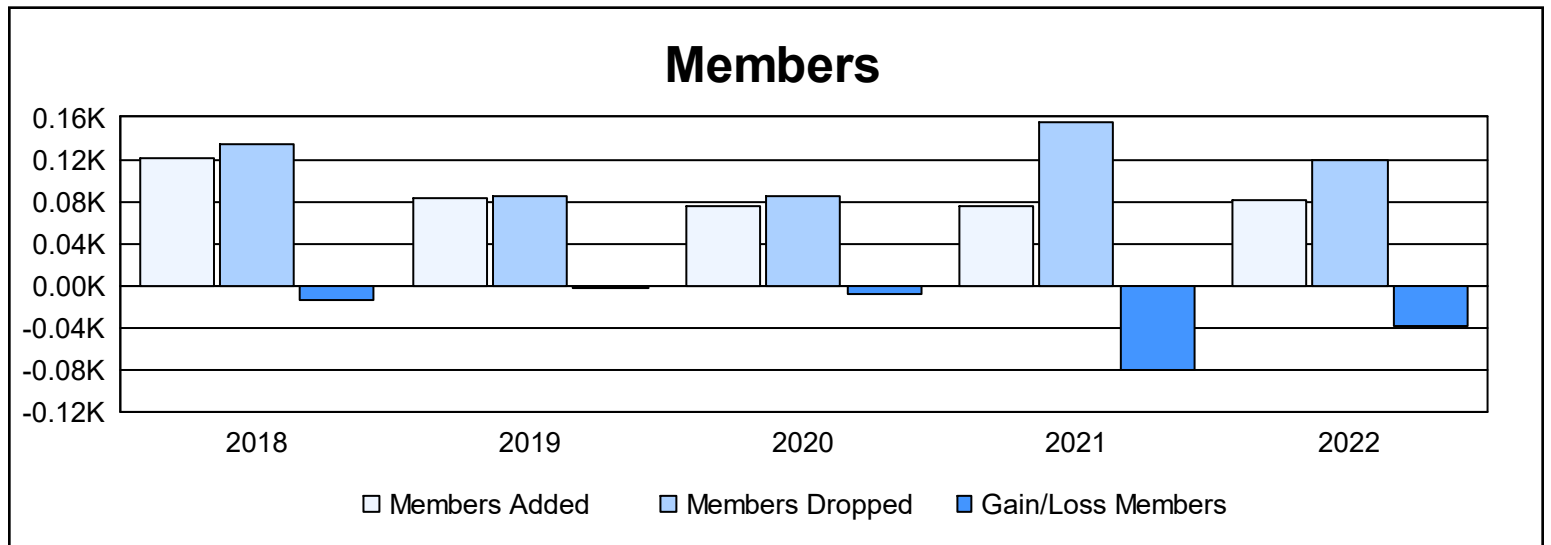

Year	New Clubs	Dropped Clubs	Gain/ Loss Clubs	New Members	Charter Members	Reinstate Members	Transfer Members	Total Member Added	Total Members Dropped	Gain/ Loss Members
2017-2018	1	1	0	94	20	4	3	121	135	-14
2018-2019	0	0	0	79	1	2	1	83	85	-2
2019-2020	0	2	-2	68	2	2	4	76	85	-9
2020-2021	1	2	-1	45	25	3	2	75	156	-81
2021-2022	0	1	-1	72	1	7	2	82	120	-38
<b>Average</b>	<b>0</b>	<b>1</b>	<b>-1</b>	<b>72</b>	<b>10</b>	<b>4</b>	<b>2</b>	<b>87</b>	<b>116</b>	<b>-29</b>

### Membership Composition June 2022 Cumulative