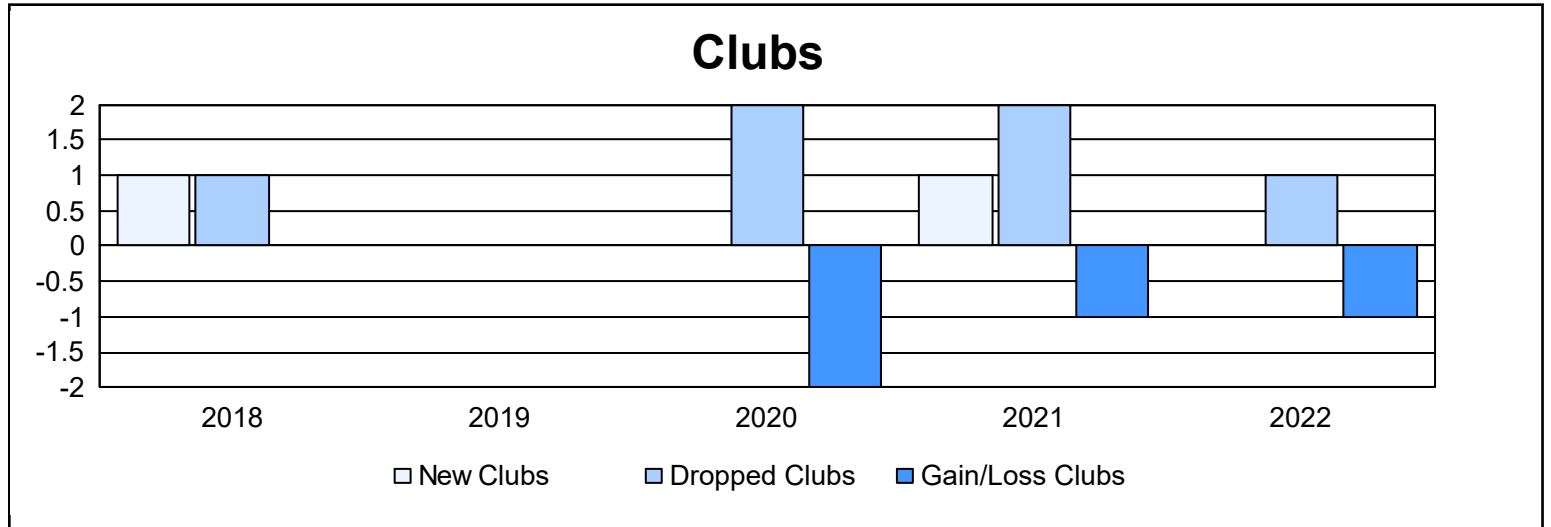

Year	New Clubs	Dropped Clubs	Gain/ Loss Clubs	New Members	Charter Members	Reinstate Members	Transfer Members	Total Member Added	Total Members Dropped	Gain/ Loss Members
2017-2018	1	1	0	94	20	4	3	121	135	-14
2018-2019	0	0	0	79	1	2	1	83	85	-2
2019-2020	0	2	-2	68	2	2	4	76	85	-9
2020-2021	1	2	-1	45	25	3	2	75	156	-81
2021-2022	0	1	-1	72	1	7	2	82	120	-38
<b>Average</b>	<b>0</b>	<b>1</b>	<b>-1</b>	<b>72</b>	<b>10</b>	<b>4</b>	<b>2</b>	<b>87</b>	<b>116</b>	<b>-29</b>

### Membership Composition June 2022 Cumulative